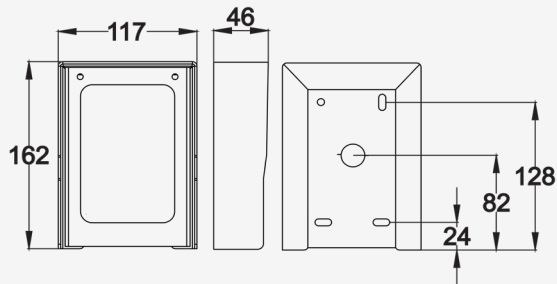

PRODUCT DIMENSIONS

PRAE - ARCHITECTURAL NON KP

PRAE - ARCHITECTURAL WITH KP

PRAE MOD 1X1

PRAE MOD 1X2

PRAE MOD 1X3

Other panel styles available, Flush, Prox, Vintage & LBX Letterbox.