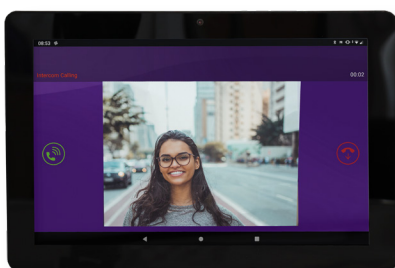

PRAETORIAN GUARD

IP - 4G Video Intercom System

The 4G modem has an access point to the internet via a compatible SIM card*.

Praetorian APP

- **Speak & view your visitors from anywhere in the world.**
- Grant access remotely - Send a command to the gate motor via the app to open your gates etc.
- Optional integrated keypad for access codes – 24-7 / Timed / Temporary.
- Optional integrated proximity for access - Cards/Tags - 24-7 / Timed / Temporary.
- Voicemail - Visitors can leave a video messages when unanswered (SD card required).
- Multi-User - Add up to 8 maximum devices per Intercom ID. (incl ADMIN user. 4 maximum for optimal performance.)
- Connect via a 4G Access Point via sim card or WiFi, LAN Cable (Sold Separately) (Dualband WIFI. 2.4 & 5.8G wifi (IEEE 802.11 b/g/n/a/c).
- Volume of external speaker adjustable at the call-point.

PRAE-4G-MOD-IB-ROUTER-EU

Modular 1x2 call panel with 4G router built in.

PRAE-4G-MOD-IBK-ROUTER-EU

Modular 1x3 call panel, 4G router built in & keypad.

MON-11-EU

Android monitor with PRAE APP installed (use the play store to update the app). The Mon-11 can be purchased as an added accessory to all kits.

- Wall mount touch screen monitor (1280x800 Resolution), compatible with the Praetorian system.
- 10.1 inch screen IPS LCD android screen.
- Wi-Fi, Ethernet & Bluetooth connections.
- Complete with wall mount bracket.