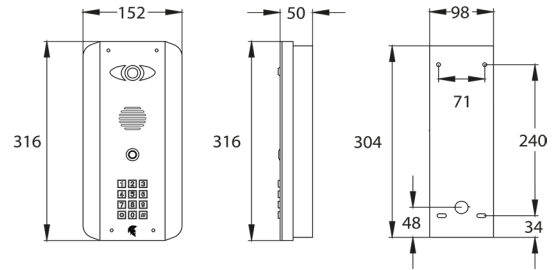

PRAE - ARCHITECTURAL WITH KP