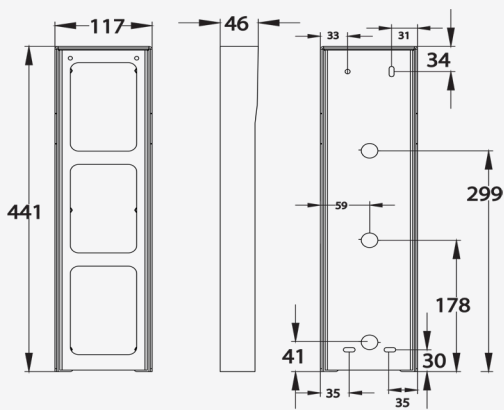

- Wall mount touch screen monitor (1280x800 Resolution), compatible with the Praetorian system.
- 10.1 inch screen IPS LCD android screen.
- Wi-Fi, Ethernet & Bluetooth connections.
- Complete with wall mount bracket.

PRODUCT DIMENSIONS

PRAE - ARCHITECTURAL NON KP

PRAE - ARCHITECTURAL WITH KP

PRAE MOD 1X1

PRAE MOD 1X2

PRAE MOD 1X3

Other panel styles available, Flush, Prox, Vintage & LBX Letterbox.