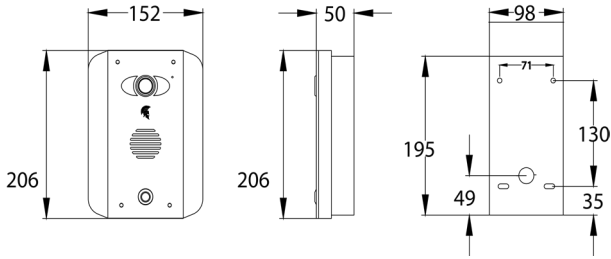

PRODUCT DIMENSIONS

PRAE - ARCHITECTURAL NON KP