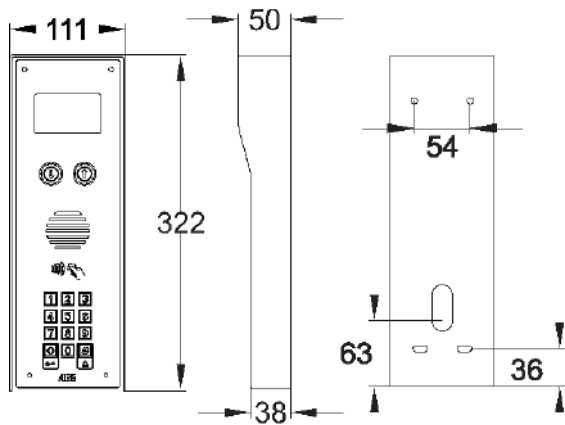

**MULTI-CL-ISPK-AU**

Full steel panel with white lighting.

**IBPK**

**PBPK**

**MULTI-CL-PBPK-AU**

PEDESTAL MODEL – Sleek all-black panel.