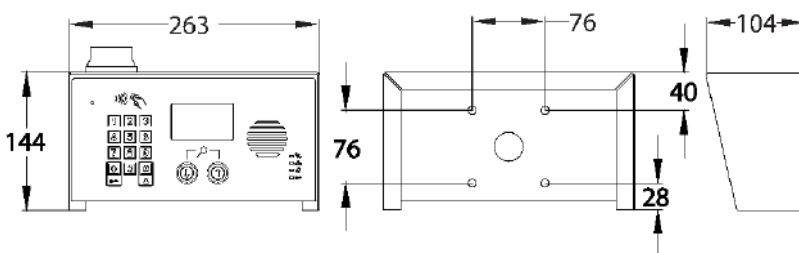

**MULTI-CL-ISPK-AU**

Full steel panel with white lighting.

**IBPK**

**PBPK**

**MULTI-CL-PBPK-AU**

PEDESTAL MODEL – Sleek all-black panel.