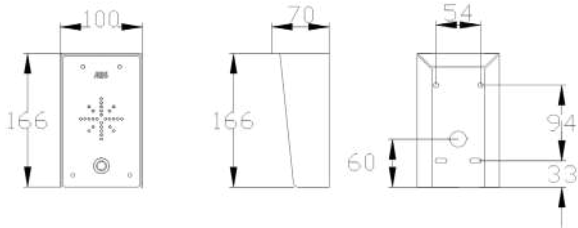

PRIME7-ARC-RBK-AU

All black panels with blue lighting.

PRIME7-ARC-RS-AU (NON KP)

PRIME7-ARC-RSK-AU

Full steel panels with blue lighting.

IB

IBK

AB & AS