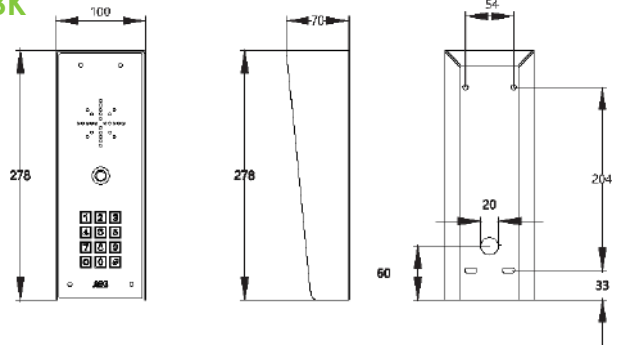

PRIME7-ARC-RBK-AU

All black panels with blue lighting.

PRIME7-ARC-RS-AU (NON KP)

PRIME7-ARC-RSK-AU

Full steel panels with blue lighting.

IB

IBK

AB & AS