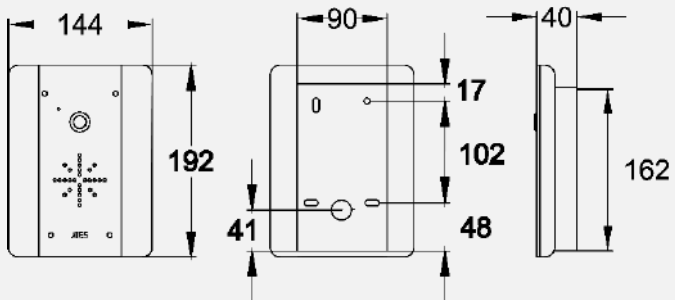

PRIME7-ARC-RBK-AU

All black panels with blue lighting.

PRIME7-ARC-RS-AU (NON KP)

PRIME7-ARC-RSK-AU

Full steel panels with blue lighting.

IB

IBK

AB & AS