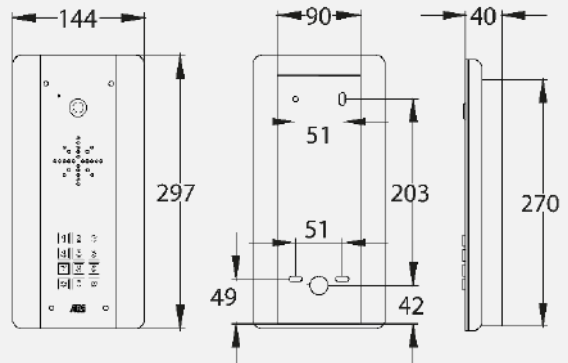

ABK & ASK