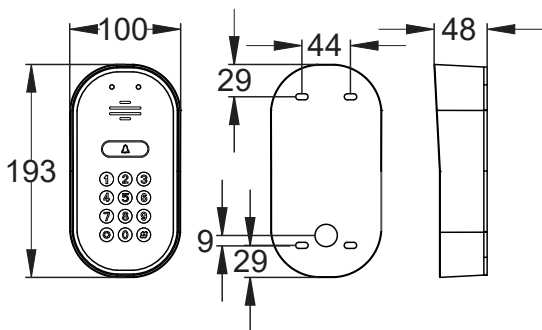

IB

IBK

AB & AS

ABK & ASK

ARC

PBK